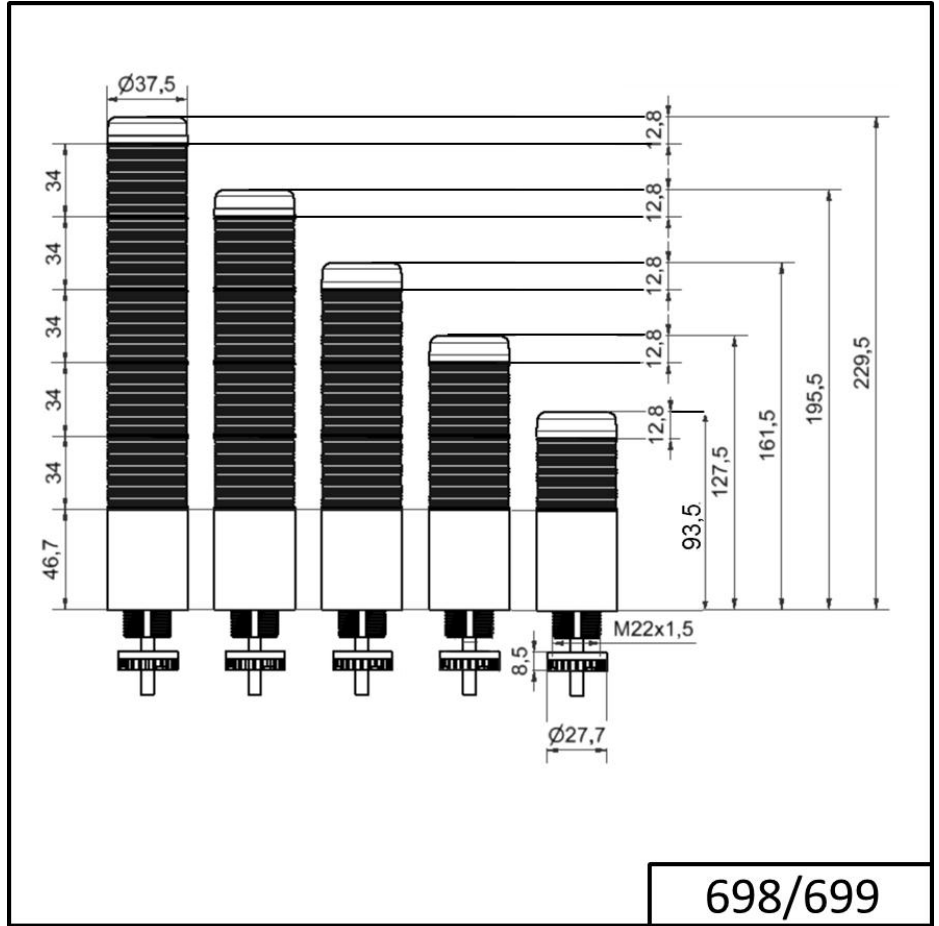

Completely pre-assembled Signal Towers / KOMPAKT 37
K37cl sr plug EM Pulse tone 24VAC/DC YE

DRAWING

! For additional installation and mounting information, refer to the appropriate user guide at www.werma.com. This printed copy is for information only and is subject to alteration.